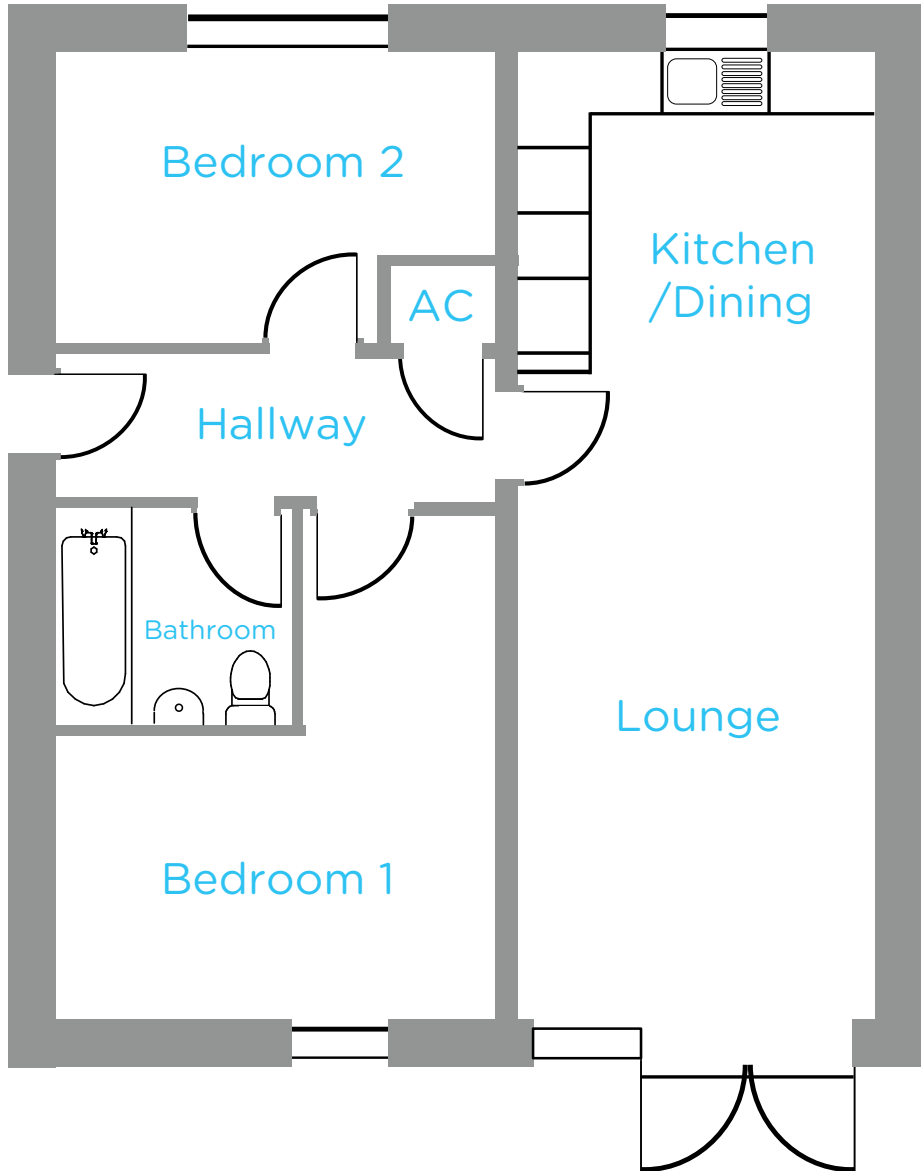

LODDON
HOMES

Ground Floor Apartment

Gross internal floor area 64.63m²

**Norton Road,
Wokingham**

2 bed
Plot 2